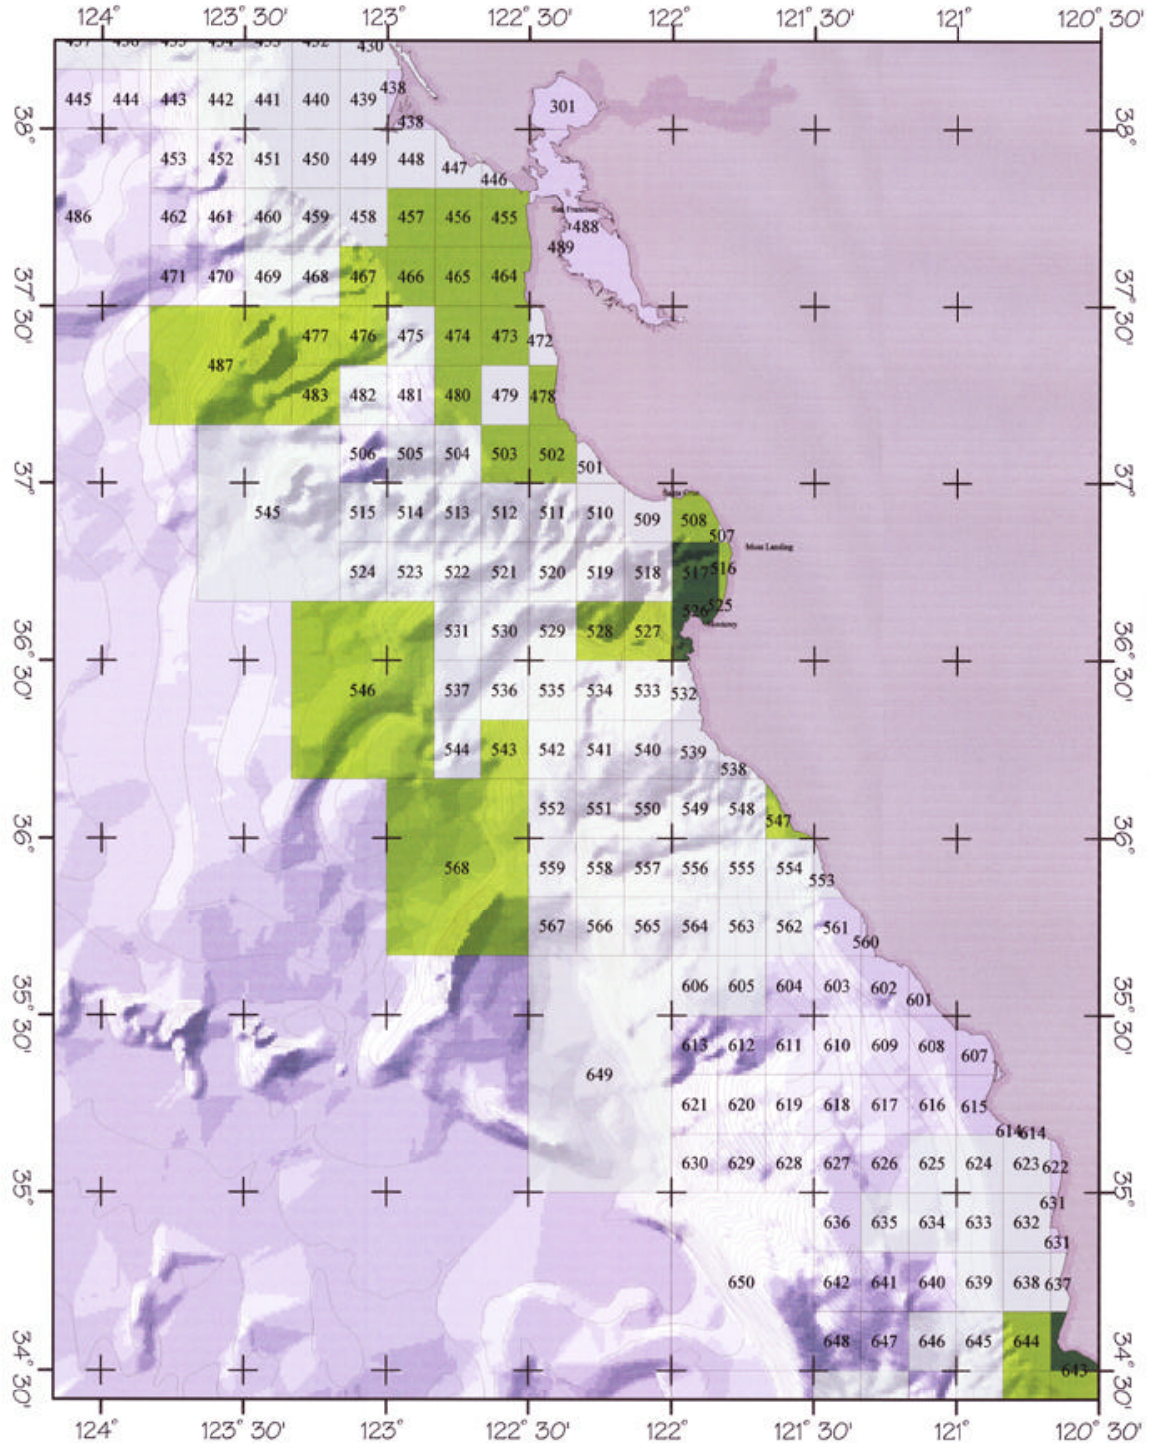

Central Region

Tomales Bay to Point Conception

Data Holdings

0 20 40 60 80 100 kilometers

Scale: 1:540,000
 Datum: WGS-1984
 Contour Interval: 100m
 First Contour Displayed: 200m

Number of agencies
 with data in block