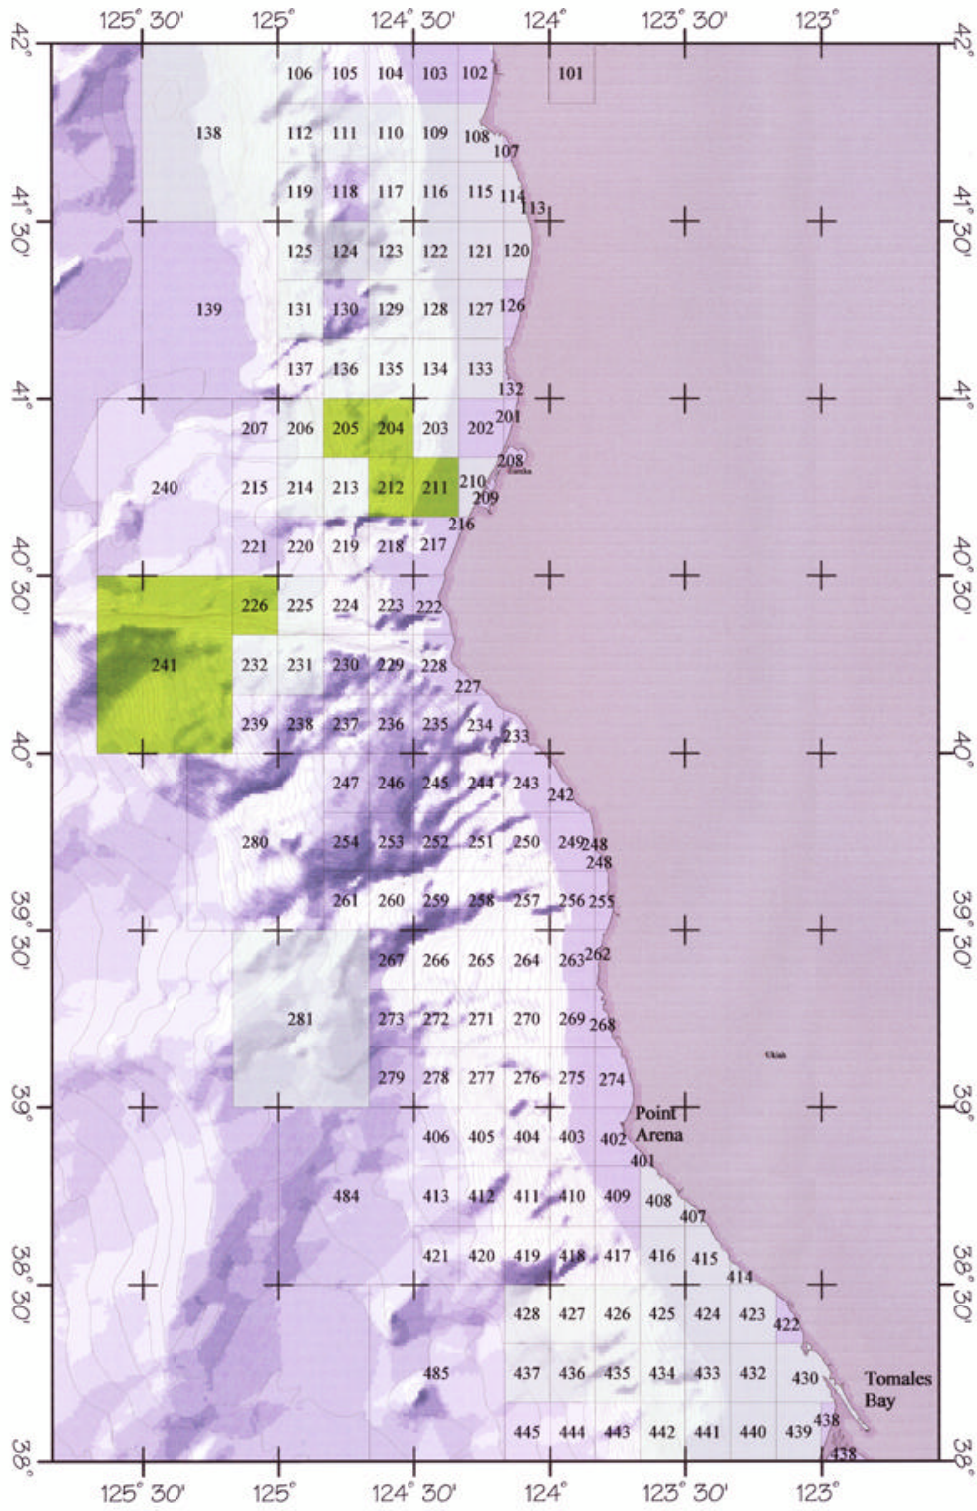

# Northern Region

Oregon border to Tomales Bay

## Data Holdings

0 20 40 60 80 100 kilometers

Scale: 1:540,000  
 Datum: WGS-1984  
 Contour Interval: 100m  
 First Contour Displayed: 200m